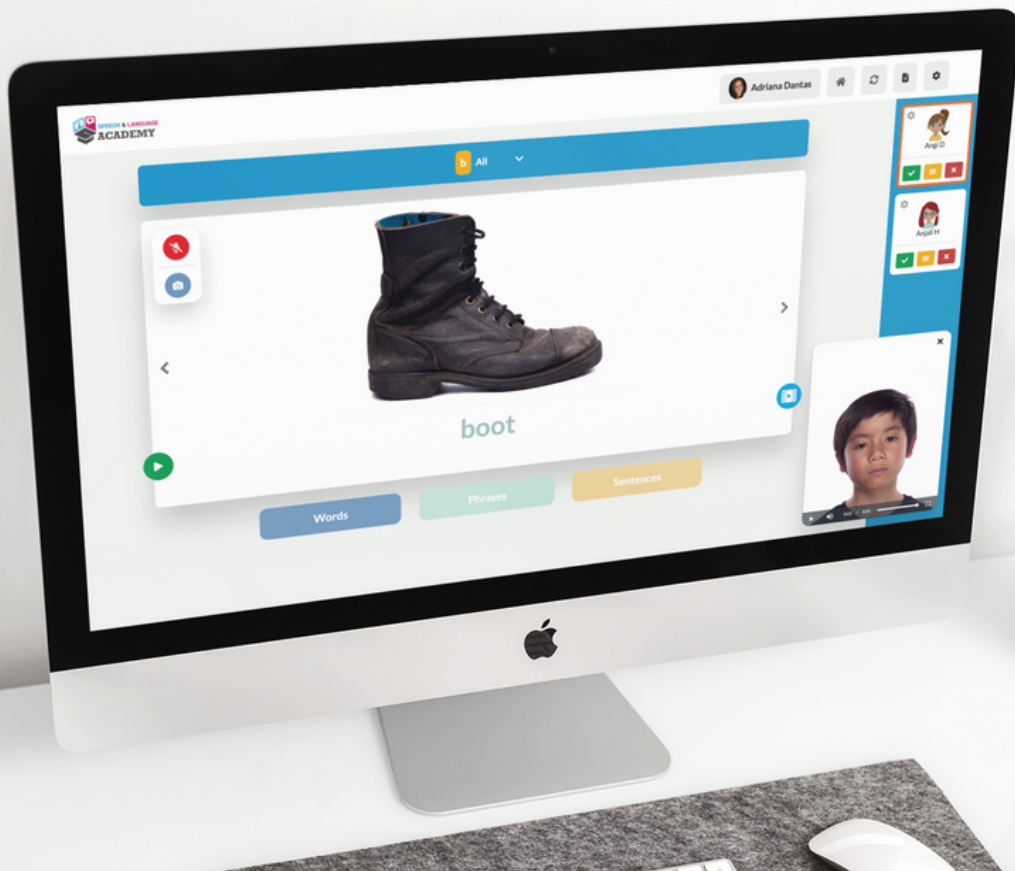

SMARTY EARS PRESENTS

SPEECH & LANGUAGE

ACADEMY

for Speech-Language Pathology Administrators

Supporting your staff with state-of-the-art technology to keep accountability, student engagement and progress as top priority.